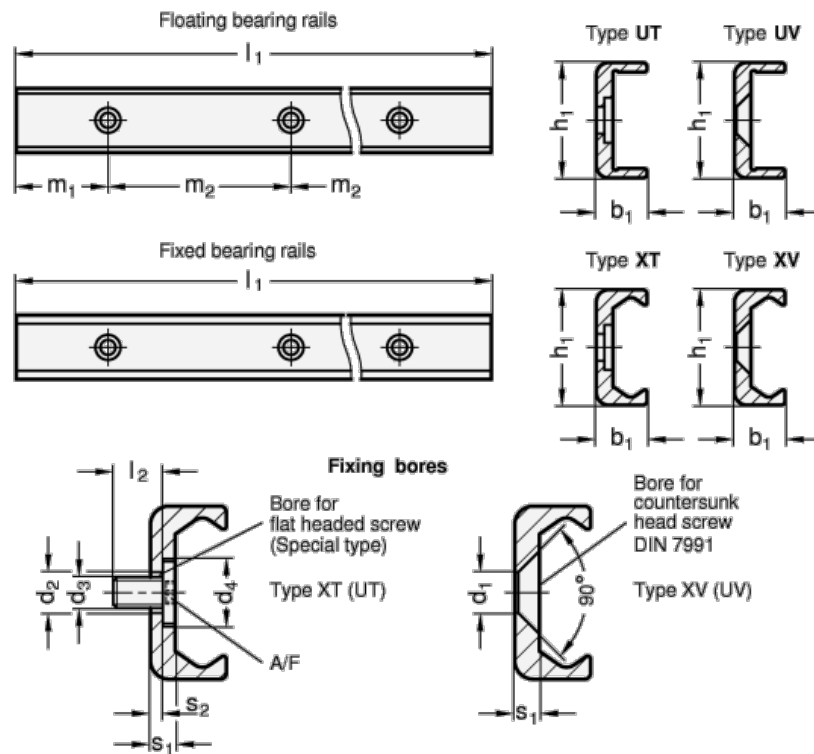

Article number: 20242235104040XV

Description: E+G Compact Profile GN 2422-35-1040-40

Measures

A/F =	L2 =	=
b1 = 16.5	m1 =	40
d1 = 6.5	m2 =	80
d2 =	s1 =	3.5
d3 =	s2 =	=
d4 =	Weight in (g) =	1654
h1 = 35		
L1 = 1040		